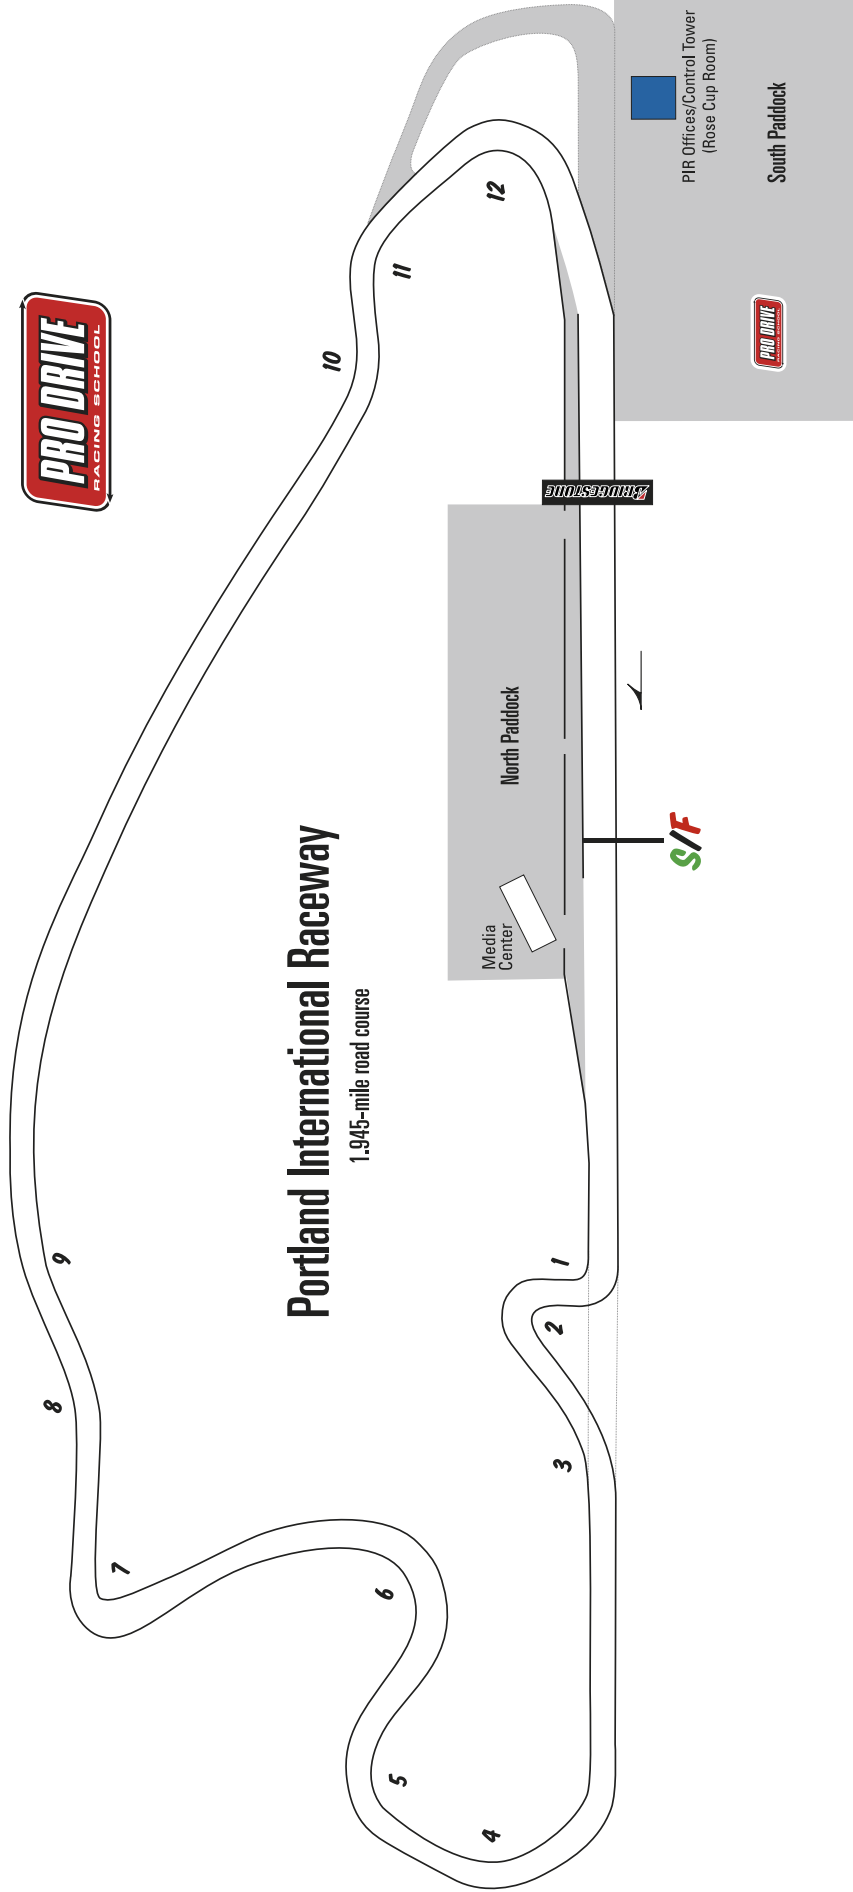

Portland International Raceway

1.945-mile road course

Media Center

North Paddock

S/F

PIT STOP

PIR Offices/Control Tower
(Rose Cup Room)

South Paddock